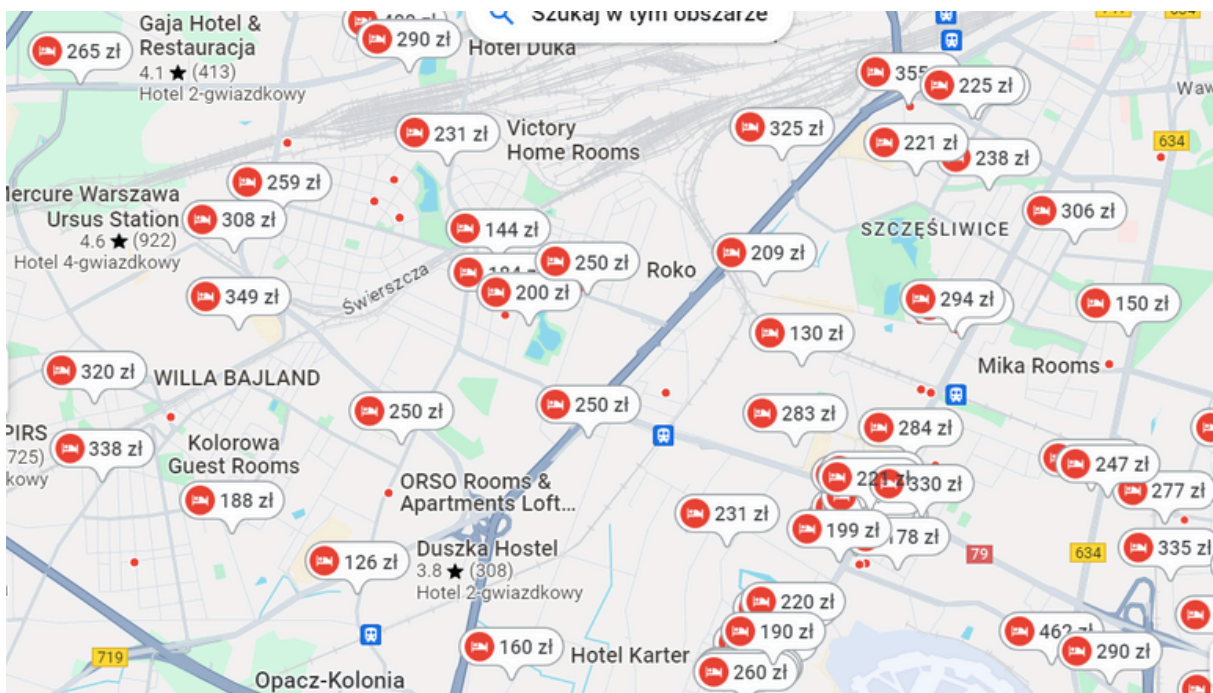

If you need help: airline tickets / car/van reantals
accomodation reservations / transfer /
other travel services

Write: wukfwarsaw@gas.pl