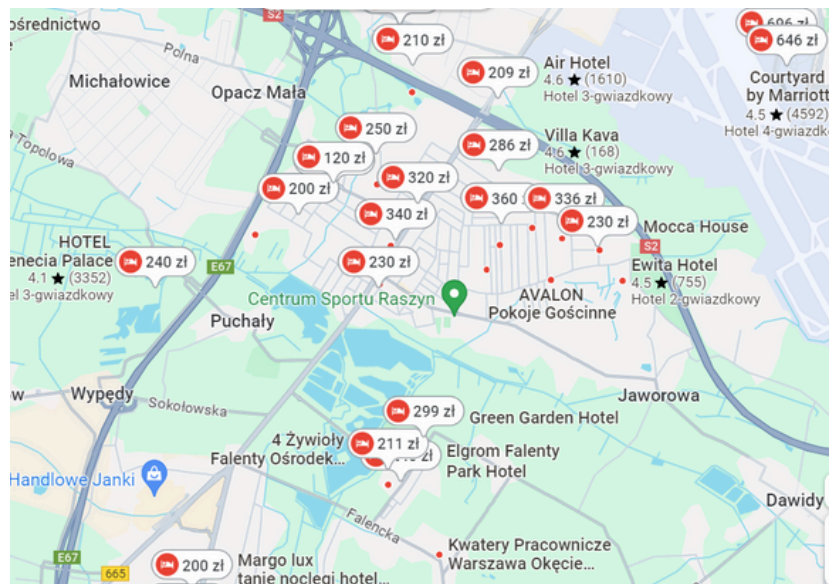

	SHOBU SANBON JUNIORS	ALL BELTS	18 TO 20 YEARS			
	SHOBU SANBON SENIORS	ALL BELTS	21 TO 35 YEARS			

Hotels & Prices

Pruszkow

Warsaw

(close to the Chopin airport & close to the sports hall by car, Uber, Bolt)