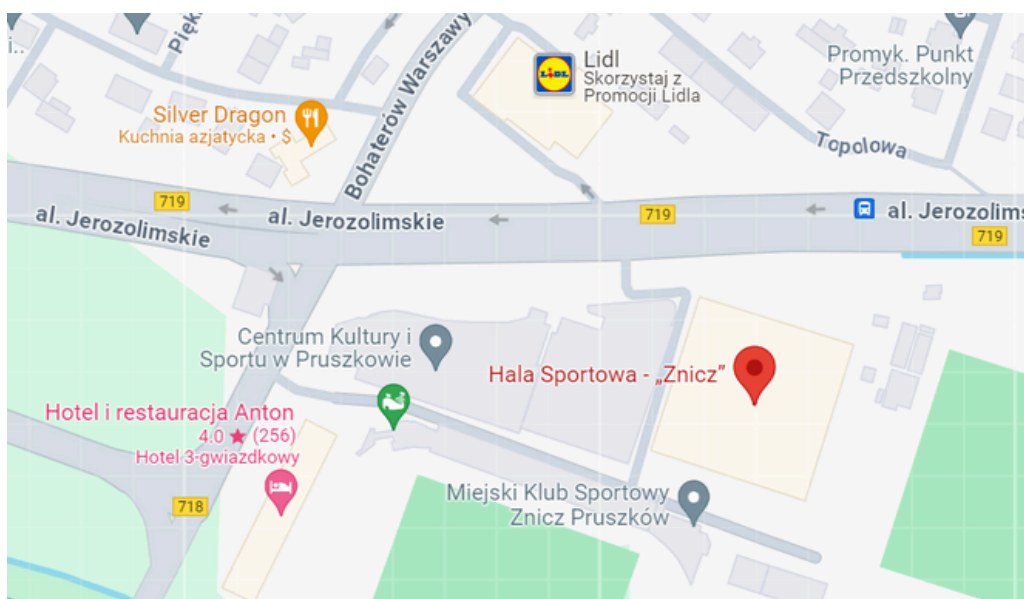

EVENT DETAILS

From: Wednesday 9th October 2024

Until: Sunday 13th October 2024

Country: Poland

City: Pruszkow

Bohaterow Warszawy Street 5